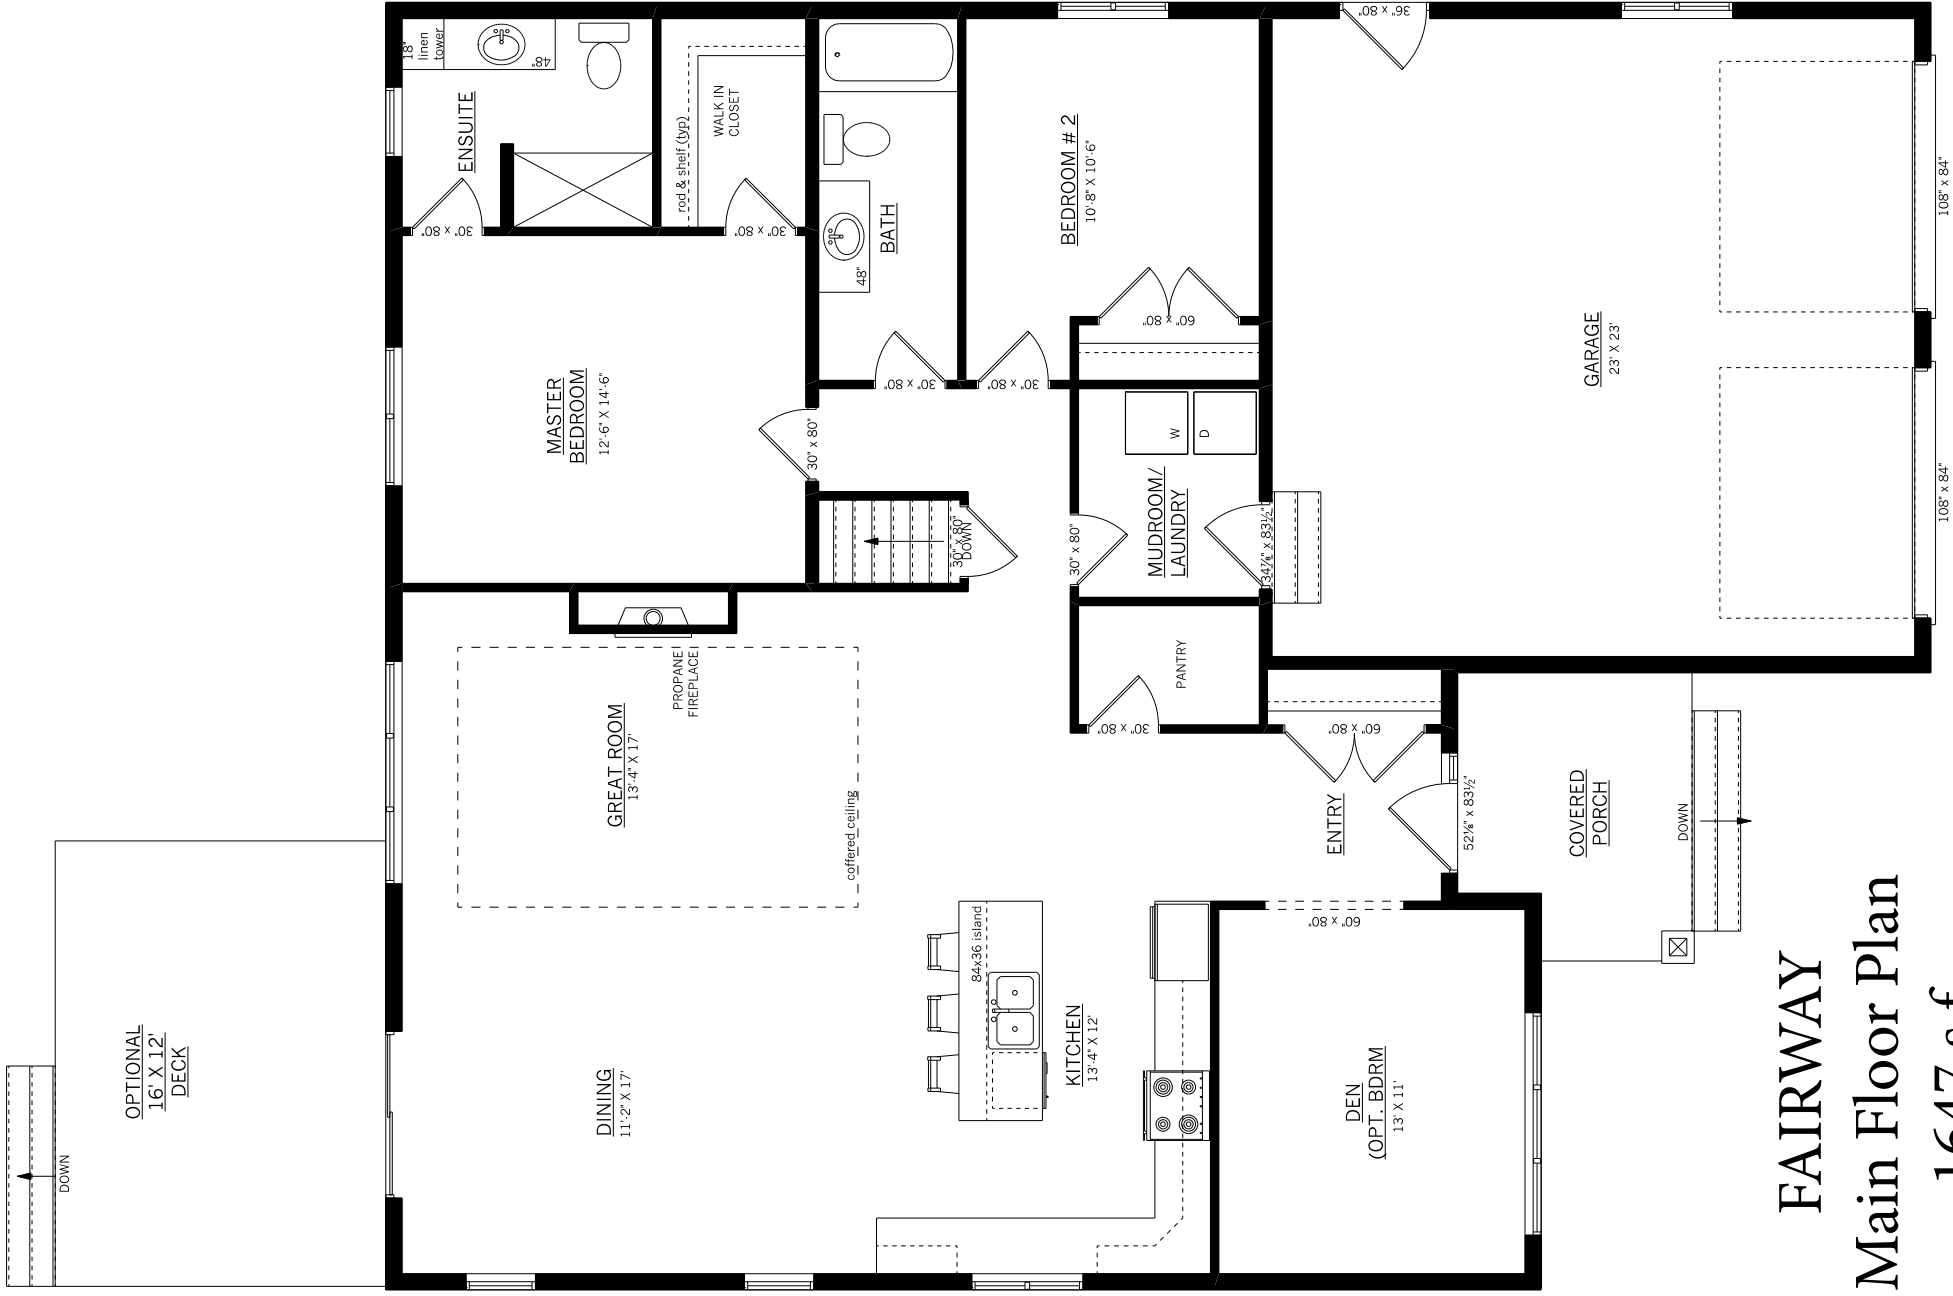

# FAIRWAY 1647 s.f.

BANCROFT RIDGE  
GOLF & LIFESTYLE COMMUNITY

The FAIRWAY model is a 1647 s.f., Bungalow with 2 Bedrooms +Den or 3 Bedrooms. The huge, open concept kitchen, dining & living room features large, bright windows with spectacular views to the Golf Course. The living room is complete with an elegant coffered tray ceiling and Fireplace. The Master Suite has large bedroom, spacious ensuite and a large walk-in closet. The Fairway has a guest bedroom, plus a large Den which could also be a 3rd Bedroom. Main floor laundry / mudroom, and an extra large 2 Car Garage, make the Fairway Model our premium Bungalow Design..

**FAIRWAY**  
**Main Floor Plan**  
**1647 s.f.**