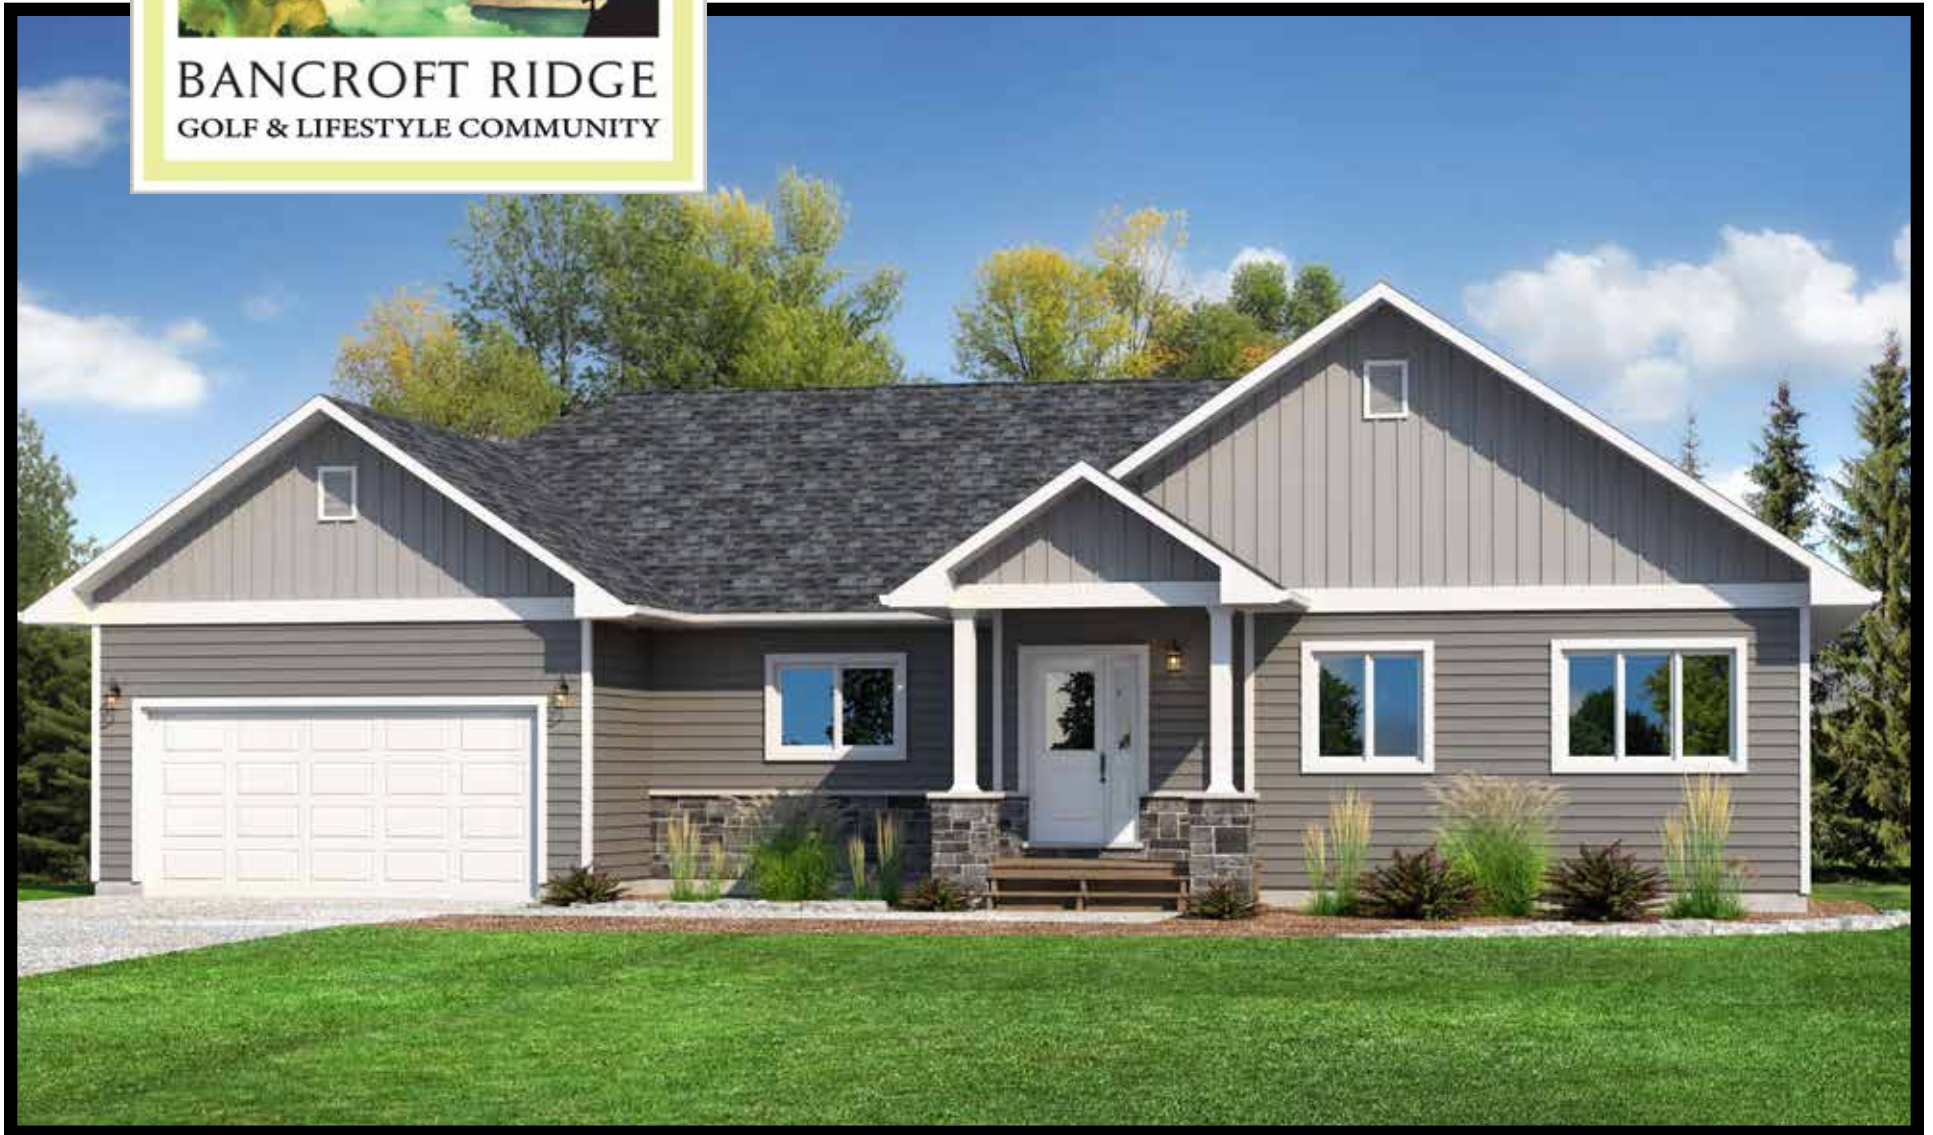

The MASTERS 1968 s.f.

BANCROFT RIDGE
GOLF & LIFESTYLE COMMUNITY

The MASTERS is our largest Bungalow model, and at 1968 s.f., it has everything you can imagine all on one level. The huge, open concept kitchen, dining & living room features a Cathedral Ceiling and a large wall of windows, and of course, a Fireplace is a must. The real appeal of the Masters is not just a master suite, BUT 2 Master Suites, both featuring large master bedrooms, beautiful ensuite bathrooms and oversized walk-in closets. This model is then completed with a 3rd guest Bedroom, office / den, a large laundry / utility room and a mudroom entry from the large 2 car garage. In short, the Masters model has it all!